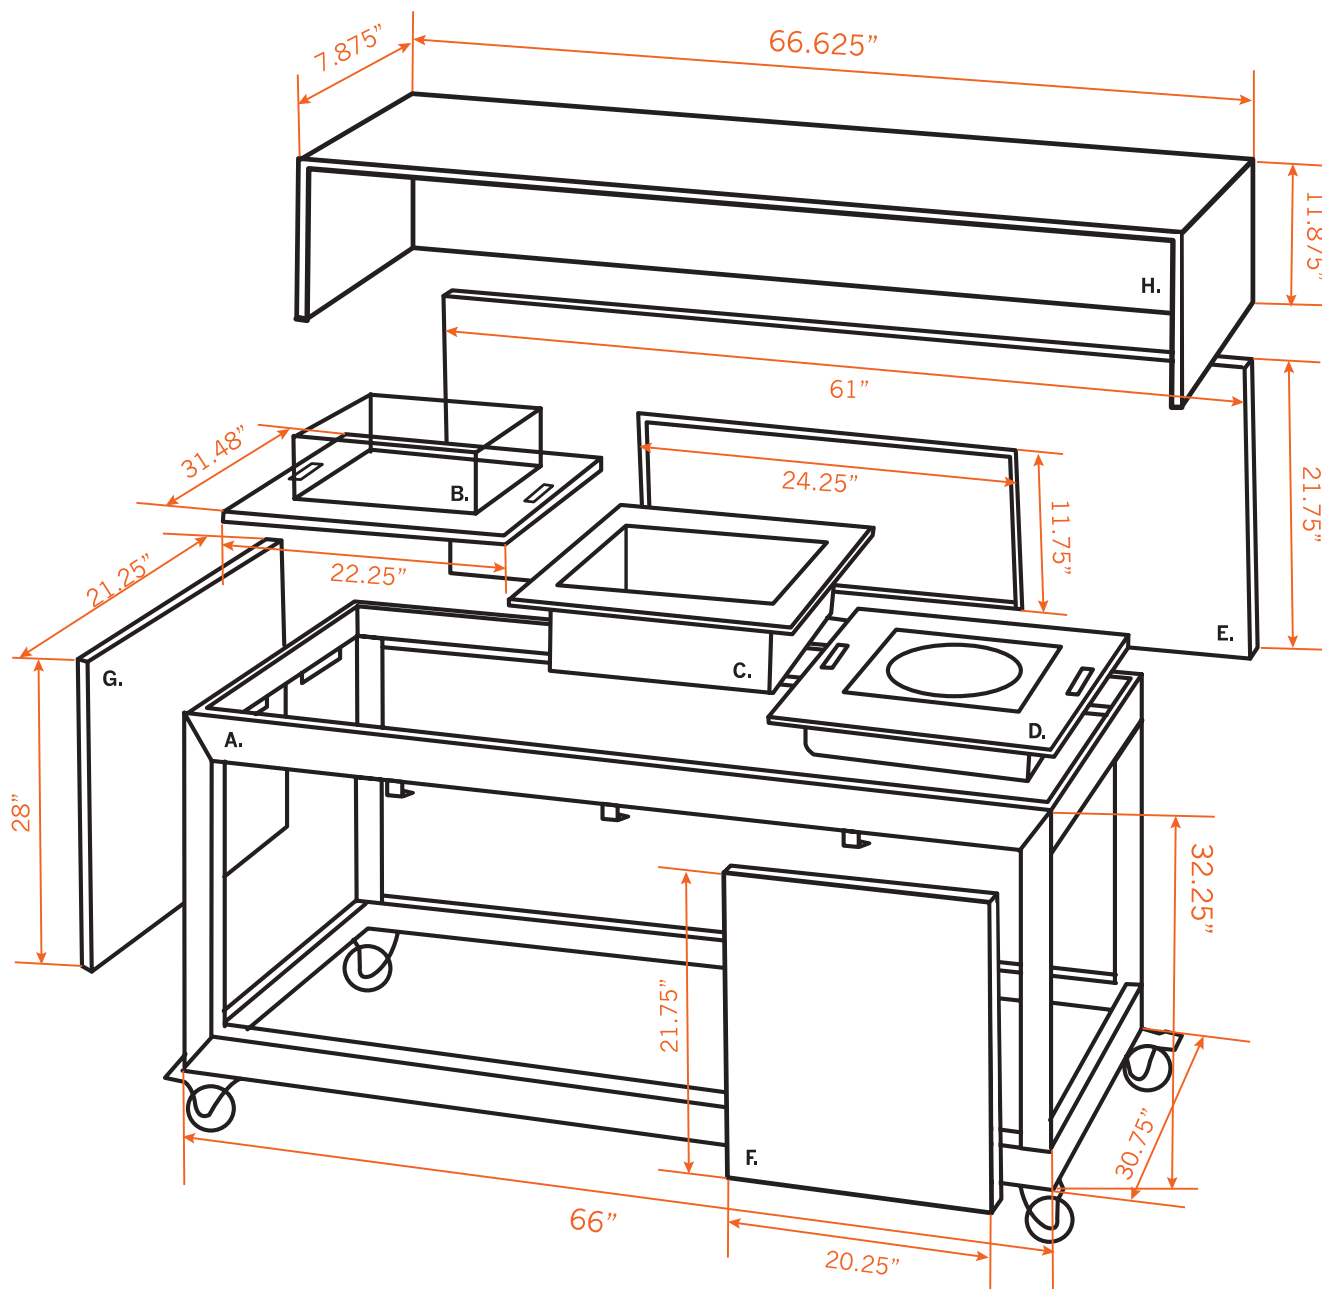

If you would like to receive our full catalog, simply send us an email at sales@easterntabletop.com.

A. Table Frame 66" length, 30.7" width, 32.25" height, 100lbs

#ST5900 Brushed Stainless Steel | #ST5900MB Black XYLO Coated
#ST5900RZB Bronze XYLO Coated | #ST5900CP Copper XYLO Coated

B. Built-up Ice Bin Tile 31.48" length, 22.25" width, .75" height, 50lbs

#ST5930BIB 34lbs Capacity ICE BIN: 5.5" front height, 6.5" back height

C. Drop-in Sink Tile 31.48" length, 22.25" width, .75" height, 8.5" deep, 55lbs

#ST5925DIB 84lbs Capacity | Double wall insulated stainless steel

D. Induction Tile 31.48" length, 22.25" width, .75" height, 35lbs | IND: 15.25 length, 11.75 width

#ST5915IND Grey Grain | #ST5917BIND Black 110V 50/60hz 1500 Watts

G. Side Panels 28" length, 21.25" width, 15lbs

#ST5909S Textured Laminate | #ST5908BKS Black Laminate
#ST5906S Brushed Stainless Steel | #ST5903GS Grey Grain
#ST5904LEDS LED | #ST5907ACS Optic Reflector Acrylic