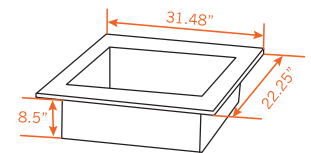

If you would like to receive our full catalog, simply send us an email at sales@easterntabletop.com.

A. Table Frame 66" length, 30.7" width, 32.25" height, 100lbs

#ST5900 Brushed Stainless Steel | #ST5900MB Black XYLO Coated
#ST5900RZB Bronze XYLO Coated | #ST5900CP Copper XYLO Coated

B. Built-up Ice Bin Tile 31.48" length, 22.25" width, .75" height, 50lbs

#ST5930BIB 34lbs Capacity ICE BIN: 5.5" front height, 6.5" back height

C. Drop-in Sink Tile 31.48" length, 22.25" width, .75" height, 8.5" deep, 55lbs

#ST5925DIB 84lbs Capacity | Double wall insulated stainless steel

D. Induction Tile 31.48" length, 22.25" width, .75" height, 35lbs | IND: 15.25 length, 11.75 width

#ST5915IND Grey Grain | #ST5917BIND Black 110V 50/60hz 1500 Watts