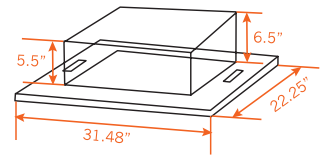

If you would like to receive our full catalog, simply send us an email at sales@easterntabletop.com.

A. Table Frame 66" length, 30.7" width, 32.25" height, 100lbs

#ST5900 Brushed Stainless Steel | #ST5900MB Black XYLO Coated
#ST5900RZB Bronze XYLO Coated | #ST5900CP Copper XYLO Coated

B. Built-up Ice Bin Tile 31.48" length, 22.25" width, .75" height, 50lbs

#ST5930BIB 34lbs Capacity ICE BIN: 5.5" front height, 6.5" back height

C. Drop-in Sink Tile 31.48" length, 22.25" width, .75" height, 8.5" deep, 55lbs

#ST5925DIB 84lbs Capacity | Double wall insulated stainless steel

D. Induction Tile 31.48" length, 22.25" width, .75" height, 35lbs | IND: 15.25 length, 11.75 width

#ST5915IND Grey Grain | #ST5917BIND Black 110V 50/60hz 1500 Watts