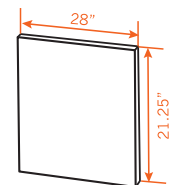

B. Built-up Ice Bin Tile 31.48" length, 22.25" width, .75" height, 50lbs

#ST5930BIB 34lbs Capacity ICE BIN: 5.5" front height, 6.5" back height

C. Drop-in Sink Tile 31.48" length, 22.25" width, .75" height, 8.5" deep, 55lbs

#ST5925DIB 84lbs Capacity | Double wall insulated stainless steel

D. Induction Tile 31.48" length, 22.25" width, .75" height, 35lbs | IND: 15.25 length, 11.75 width

#ST5915IND Grey Grain | #ST5917BIND Black 110V 50/60hz 1500 Watts

E. Front Panel 61" length, 21.75" width, 35lbs | WINDOW: 24.25" length, 11.75" width

#ST5910F Textured Laminate | #ST5912BKF Black Laminate

F. Front Panel 21.75" length, 20.25" width, 13lbs

#ST5966TF Textured Laminate | #ST5963BF Black Laminate
#ST5962SF Brushed Stainless Steel | #ST5903GF Grey Grain
#ST5961LEDF LED | #ST5960ACF Optic Reflector Acrylic

G. Side Panels 28" length, 21.25" width, 15lbs

#ST5909S Textured Laminate | #ST5908BKS Black Laminate
#ST5906S Brushed Stainless Steel | #ST5903GS Grey Grain
#ST5904LEDS LED | #ST5907ACS Optic Reflector Acrylic