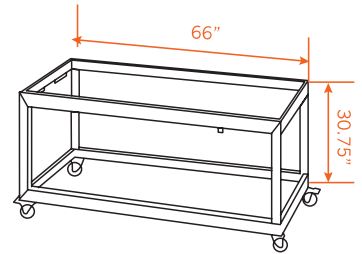

If you would like to receive our full catalog, simply send us an email at sales@easterntabletop.com.

A. Table Frame 66" length, 30.7" width, 32.25" height, 100lbs

#ST5900 Brushed Stainless Steel | #ST5900MB Black XYLO Coated
#ST5900RZB Bronze XYLO Coated | #ST5900CP Copper XYLO Coated

B. Built-up Ice Bin Tile 31.48" length, 22.25" width, .75" height, 50lbs

#ST5930BIB 34lbs Capacity ICE BIN: 5.5" front height, 6.5" back height

C. Drop-in Sink Tile 31.48" length, 22.25" width, .75" height, 8.5" deep, 55lbs

#ST5925DIB 84lbs Capacity | Double wall insulated stainless steel

D. Induction Tile 31.48" length, 22.25" width, .75" height, 35lbs | IND: 15.25 length, 11.75 width

#ST5915IND Grey Grain | #ST5917BIND Black 110V 50/60hz 1500 Watts

E. Front Panel 61" length, 21.75" width, 35lbs | WINDOW: 24.25" length, 11.75" width

#ST5910F Textured Laminate | #ST5912BKF Black Laminate

F. Front Panel 21.75" length, 20.25" width, 13lbs

#ST5966TF Textured Laminate | #ST5963BF Black Laminate
#ST5962SF Brushed Stainless Steel | #ST5903GF Grey Grain
#ST5961LEDF LED | #ST5960ACF Optic Reflector Acrylic