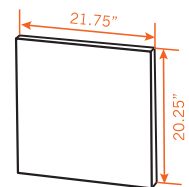

If you would like to receive our full catalog, simply send us an email at sales@easterntabletop.com.

A. Table Frame 66" length, 30.7" width, 32.25" height, 100lbs

#ST5900 Brushed Stainless Steel | #ST5900MB Black XYLO Coated
#ST5900RZB Bronze XYLO Coated | #ST5900CP Copper XYLO Coated

B. Built-up Ice Bin Tile 31.48" length, 22.25" width, .75" height, 50lbs

#ST5930BIB 34lbs Capacity ICE BIN: 5.5" front height, 6.5" back height

C. Drop-in Sink Tile 31.48" length, 22.25" width, .75" height, 8.5" deep, 55lbs

#ST5925DIB 84lbs Capacity | Double wall insulated stainless steel

D. Induction Tile 31.48" length, 22.25" width, .75" height, 35lbs | IND: 15.25 length, 11.75 width

#ST5915IND Grey Grain | #ST5917BIND Black 110V 50/60hz 1500 Watts

E. Front Panel 61" length, 21.75" width, 35lbs | WINDOW: 24.25" length, 11.75" width

#ST5910F Textured Laminate | #ST5912BKF Black Laminate

F. Front Panel 21.75" length, 20.25" width, 13lbs

#ST5966TF Textured Laminate | #ST5963BF Black Laminate
#ST5962SF Brushed Stainless Steel | #ST5903GF Grey Grain
#ST5961LEDF LED | #ST5960ACF Optic Reflector Acrylic