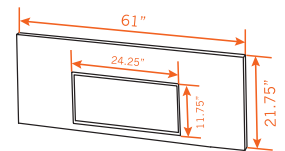

B. Built-up Ice Bin Tile 31.48" length, 22.25" width, .75" height, 50lbs

#ST5930BIB 34lbs Capacity ICE BIN: 5.5" front height, 6.5" back height

C. Drop-in Sink Tile 31.48" length, 22.25" width, .75" height, 8.5" deep, 55lbs

#ST5925DIB 84lbs Capacity | Double wall insulated stainless steel

D. Induction Tile 31.48" length, 22.25" width, .75" height, 35lbs | IND: 15.25 length, 11.75 width

#ST5915IND Grey Grain | #ST5917BIND Black 110V 50/60hz 1500 Watts

E. Front Panel 61" length, 21.75" width, 35lbs | WINDOW: 24.25" length, 11.75" width

#ST5910F Textured Laminate | #ST5912BKF Black Laminate

F. Front Panel 21.75" length, 20.25" width, 13lbs

#ST5966TF Textured Laminate | #ST5963BF Black Laminate
#ST5962SF Brushed Stainless Steel | #ST5903GF Grey Grain
#ST5961LEDF LED | #ST5960ACF Optic Reflector Acrylic

H. Bar Top 66.625" length, 7.875" width, 11.875" height, 35lbs

#ST5950BL Textured Laminate | #ST5950BAC Optic Reflector Acrylic
#ST5950BLSS Brushed Stainless Steel