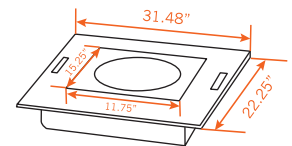

If you would like to receive our full catalog, simply send us an email at sales@easterntabletop.com.

A. Table Frame 66" length, 30.7" width, 32.25" height, 100lbs

#ST5900 Brushed Stainless Steel | #ST5900MB Black XYLO Coated
#ST5900RZB Bronze XYLO Coated | #ST5900CP Copper XYLO Coated

B. Built-up Ice Bin Tile 31.48" length, 22.25" width, .75" height, 50lbs

#ST5930BIB 34lbs Capacity ICE BIN: 5.5" front height, 6.5" back height

C. Drop-in Sink Tile 31.48" length, 22.25" width, .75" height, 8.5" deep, 55lbs

#ST5925DIB 84lbs Capacity | Double wall insulated stainless steel

D. Induction Tile 31.48" length, 22.25" width, .75" height, 35lbs | IND: 15.25 length, 11.75 width

#ST5915IND Grey Grain | #ST5917BIND Black 110V 50/60hz 1500 Watts

E. Front Panel 61" length, 21.75" width, 35lbs | WINDOW: 24.25" length, 11.75" width

#ST5910F Textured Laminate | #ST5912BKF Black Laminate

F. Front Panel 21.75" length, 20.25" width, 13lbs

#ST5966TF Textured Laminate | #ST5963BF Black Laminate
#ST5962SF Brushed Stainless Steel | #ST5903GF Grey Grain
#ST5961LEDF LED | #ST5960ACF Optic Reflector Acrylic